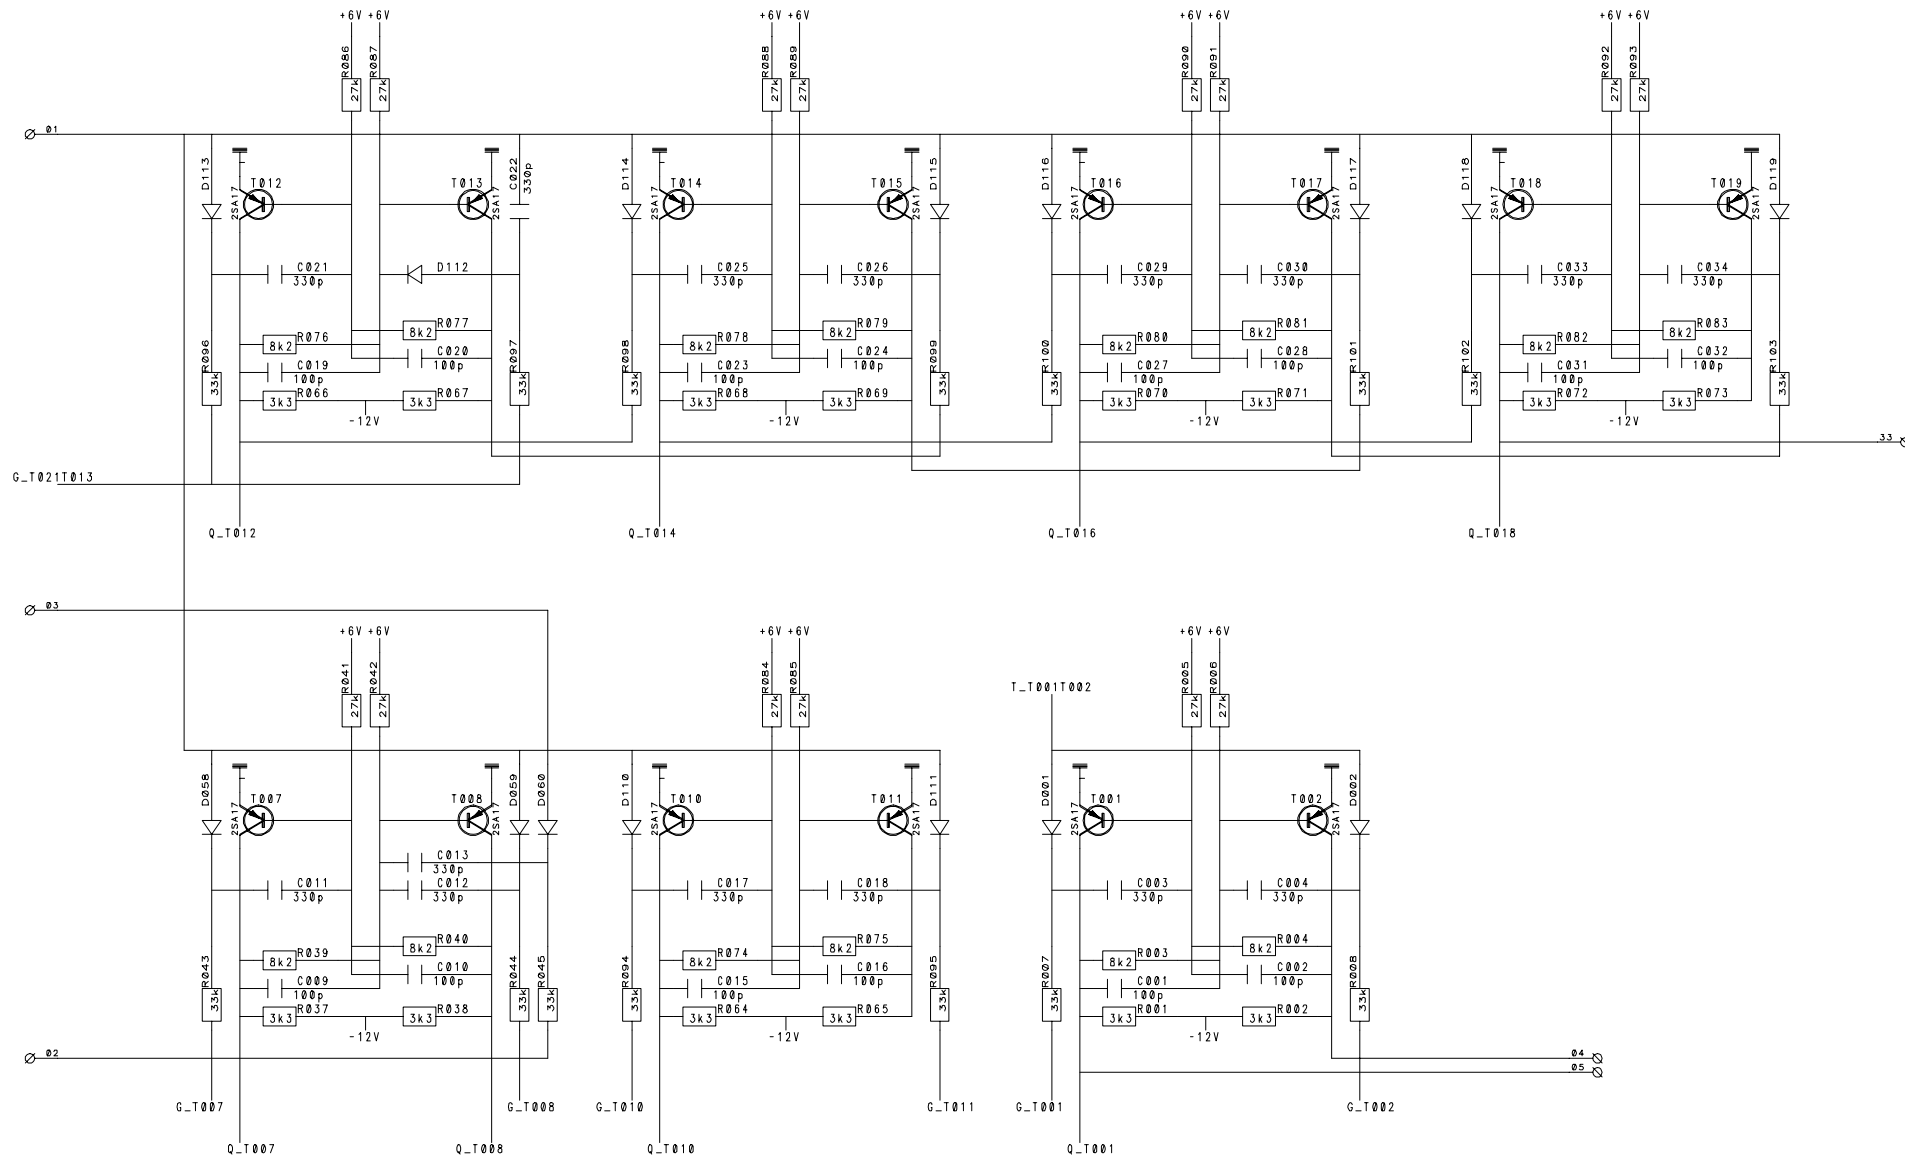

FRIDEN 1112 CIRCUIT TITLE			
Frank Phillips	SIZE: A1	FILE:	01_1
	ENG: FP	DATE:	02027
		SHEET:	1 of 2

T_T001T002

FRIDEN 1112
CIRCUIT TITLE

Frank Phillipse	SIZE: A1	FILE: 01_2
	ENG: FP	DATE: 020227
	SHEET: 2 of 2	