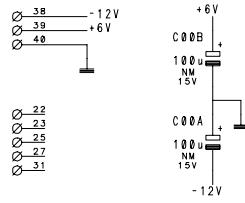

FRIDEN 1112 CIRCUIT TITLE			
Frank Phillips	SIZE: A1	FILE:	01_1
	ENG: FP	DATE:	02027
		SHEET:	1 of 2

T_T001T002

FRIDEN 1112
CIRCUIT TITLE

Frank Phillipse	SIZE: A1	FILE: 01_2
	ENG: FP	DATE: 020227
	SHEET: 2 of 2	