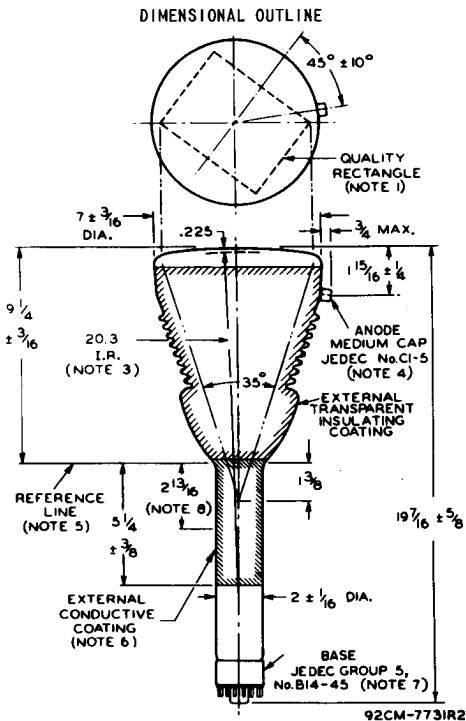

Projection Kinescope

FORCED-AIR COOLED
ELECTROSTATIC FOCUS

MAGNETIC DEFLECTION
20 FT. x 15 FT. PROJECTED PICTURES

*For Black-and-White Projection Systems in Theater and
Closed-Circuit Television Applications*

The 7WP4 is the same as the 7NP4 except for the following items:

OPTICAL

Projection-Throw Distance for 20 ft x 15 ft Picture. . . .80 ft

MECHANICAL

Overall Length 19-7/16 ± 5/8 in

DIMENSIONS IN INCHES

See notes on other side.